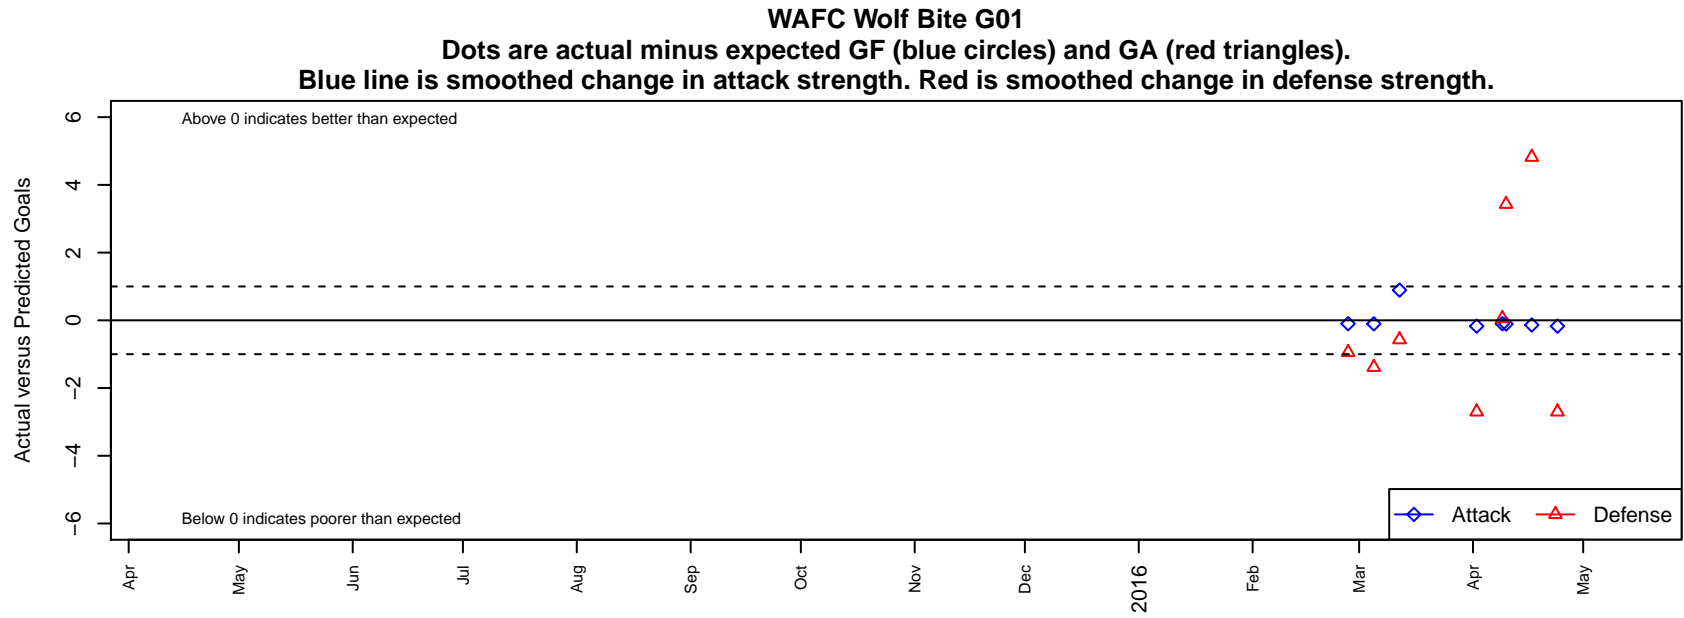

WAFC Wolf Bite G01

Woodburn, OR
G01 total strength=203
attack=0.08 defense=0.19
spr league = Spr OYS G01 Div 2 White

alt names used:
WAFC Wolf Bite

Venues played:
2015 Spr OYS G01 Division 2 White

**attack and defense variance (black dot)
relative to other teams
and top 10 in region**

**attack and defense rating
relative to others at age
and all opponents in last 13 months**

**attack and defense rating
relative to others at age
and all opponents in last 13 months**

Performance relative to 13 month average

Performance relative to 13 month average

Distribution of opponents
 Red = Lose zone, Blue = Win zone, Green = Even
 Black line separates win/lose zones

lot. A=Neither has attack advantage, B=Opponent has both attack and defense advantage, C=Opponent has both attack and defense disadvantage, D=Both have