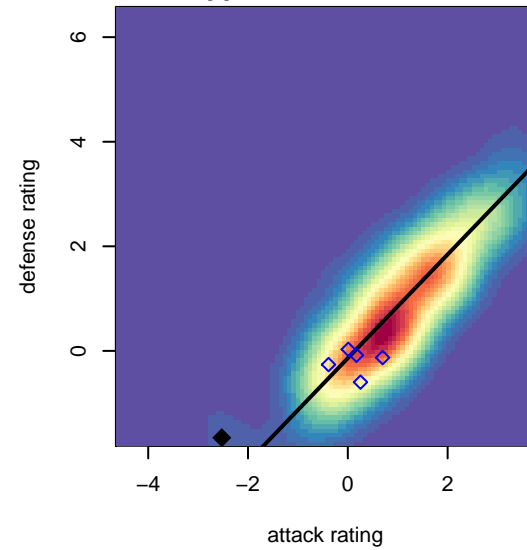

WAFC Wolf Bite G01

Woodburn, OR
G01 total strength=203
attack=0.08 defense=0.19
spr league = Spr OYS G01 Div 2 White

alt names used:
WAFC Wolf Bite

Venues played:
2015 Spr OYS G01 Division 2 White

**attack and defense variance (black dot)
relative to other teams
and top 10 in region**

**attack and defense rating
relative to others at age
and all opponents in last 13 months**

**attack and defense rating
relative to others at age
and all opponents in last 13 months**

Performance relative to 13 month average

Performance relative to 13 month average

Distribution of opponents
 Red = Lose zone, Blue = Win zone, Green = Even
 Black line separates win/lose zones

lot. A=Neither has attack advantage, B=Opponent has both attack and defense advantage, C=Opponent has both attack and defense disadvantage, D=Both have