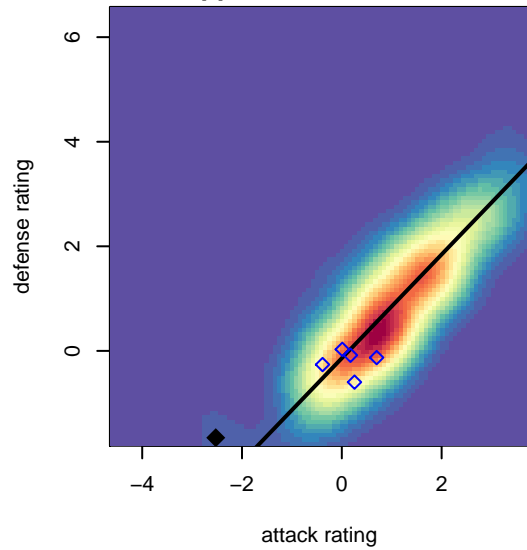

WAFC Wolf Bite G01

Woodburn, OR
G01 total strength=203
attack=0.08 defense=0.19
spr league = Spr OYS G01 Div 2 White

alt names used:
WAFC Wolf Bite

Venues played:
2015 Spr OYS G01 Division 2 White

**attack and defense variance (black dot)
relative to other teams
and top 10 in region**

**attack and defense rating
relative to others at age
and all opponents in last 13 months**

**attack and defense rating
relative to others at age
and all opponents in last 13 months**

Performance relative to 13 month average

Performance relative to 13 month average

Distribution of opponents
 Red = Lose zone, Blue = Win zone, Green = Even
 Black line separates win/lose zones

lot. A=Neither has attack advantage, B=Opponent has both attack and defense advantage, C=Opponent has both attack and defense disadvantage, D=Both have