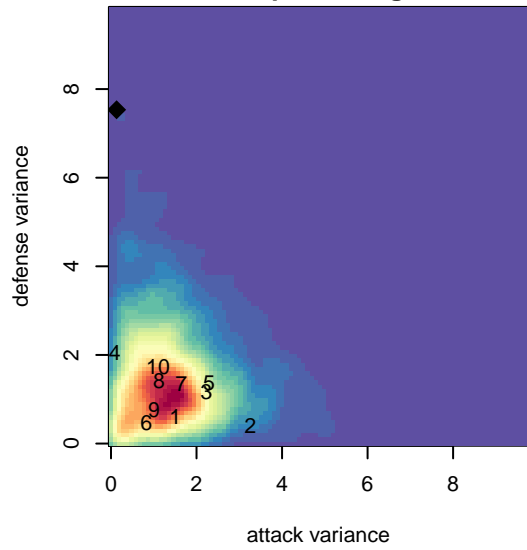

WAFC Wolf Bite G01

Woodburn, OR
G01 total strength=203
attack=0.08 defense=0.19
spr league = Spr OYS G01 Div 2 White

alt names used:
WAFC Wolf Bite

Venues played:
2015 Spr OYS G01 Division 2 White

**attack and defense variance (black dot)
relative to other teams
and top 10 in region**

**attack and defense rating
relative to others at age
and all opponents in last 13 months**

**attack and defense rating
relative to others at age
and all opponents in last 13 months**

Performance relative to 13 month average

Performance relative to 13 month average

Distribution of opponents
 Red = Lose zone, Blue = Win zone, Green = Even
 Black line separates win/lose zones

lot. A=Neither has attack advantage, B=Opponent has both attack and defense advantage, C=Opponent has both attack and defense disadvantage, D=Both have