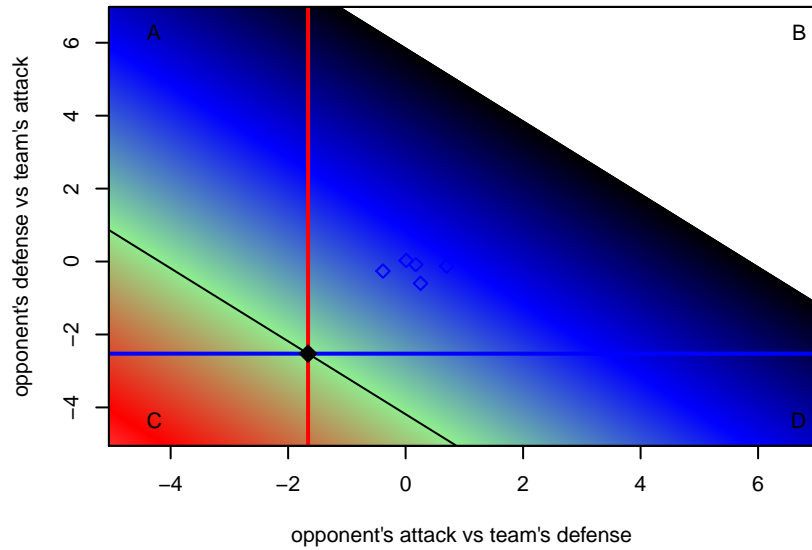

**attack and defense rating
relative to others at age
and all opponents in last 13 months**

**attack and defense rating
relative to others at age
and all opponents in last 13 months**

Performance relative to 13 month average

Performance relative to 13 month average

Distribution of opponents
 Red = Lose zone, Blue = Win zone, Green = Even
 Black line separates win/lose zones

lot. A=Neither has attack advantage, B=Opponent has both attack and defense advantage, C=Opponent has both attack and defense disadvantage, D=Both have